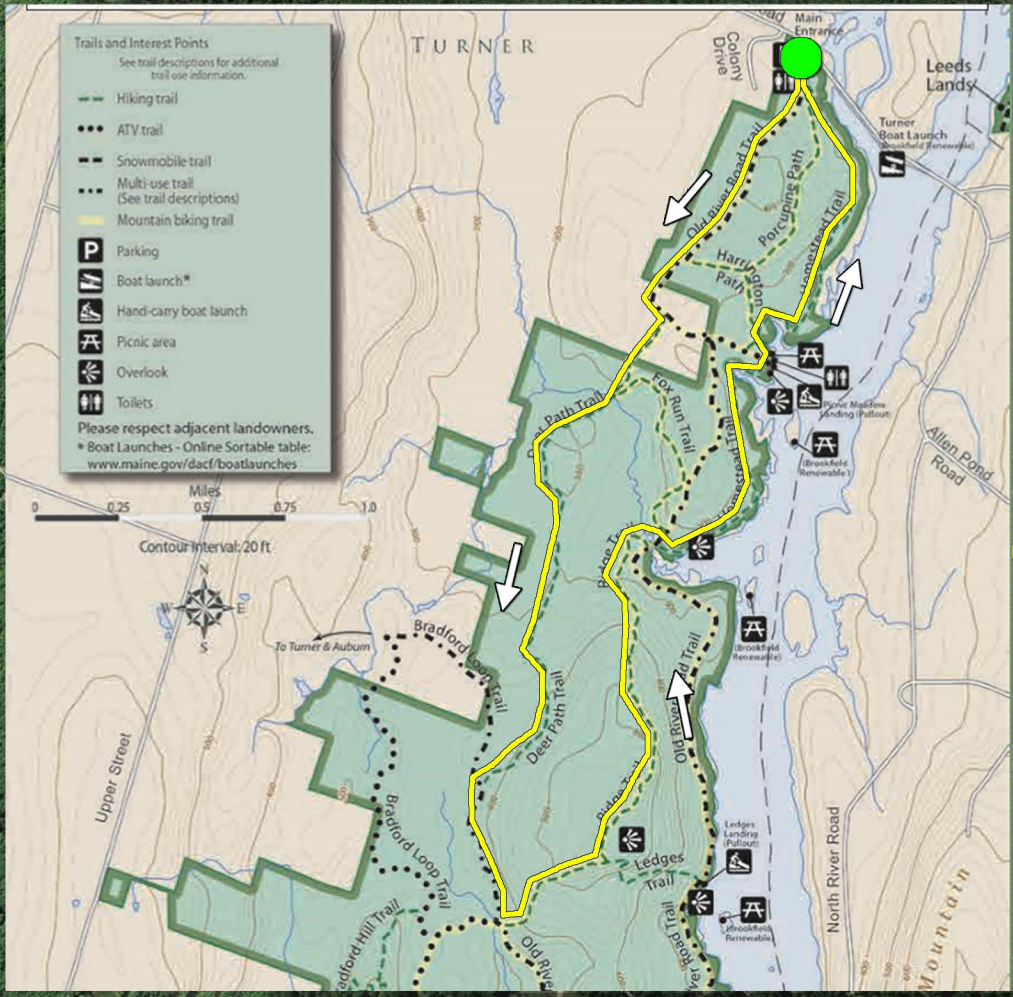

Trails and Interest Points

- Hiking trail
- ••• ATV trail
- - - Snowmobile trail
- · - Multi-use trail (See trail descriptions)
- Mountain biking trail

- P Parking
- Boat launch*
- Hand-carry boat launch
- Picnic area
- Overlook
- Toilets

Please respect adjacent landowners.
* Boat Launches - Online Sortable table:
www.maine.gov/dacf/boatlaunches

RIVERLANDS 10KM TURNER, ME

- -- Race Start/Finish
- -- 10km Trail Run Course